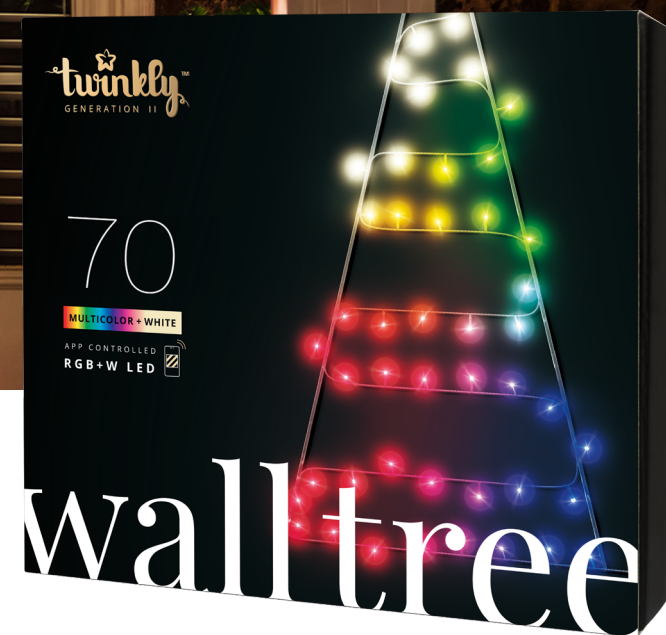

# light tree

DOOR MOUNTING

TWWT050SPP-BEU

**Twinkly Light Tree – 70 RGB+W Door Mounting Christmas Tree, 2 m, 16 Million Colors + Warm White**

Twinkly Light Tree – App-Controlled Artificial Door Mounting Tree with 70 RGB+W (16 Million Colors + Pure Warm White) LEDs. 2 meters. Black Wire. Indoor and Outdoor Smart Christmas Lighting Decoration

## LONG DESCRIPTION

Spread holiday cheer with Twinkly Light Tree, a smart LED flat Christmas tree door and wall decoration. Perfect for those who have small living spaces or want to spruce up all corners of the home or office when decorating for the holidays, this lighting decoration is quick to hang up and effortlessly fits around the corners of doors thanks to adjustable straps, or can be hung from walls for extra Christmas cheer. This wall tree decoration features 70 premium, app-controlled, addressable LEDs that were designed for extraordinary brightness and color quality in over 16 million colors and a full range of white light from warm white to cool white. For indoor and outdoor use.